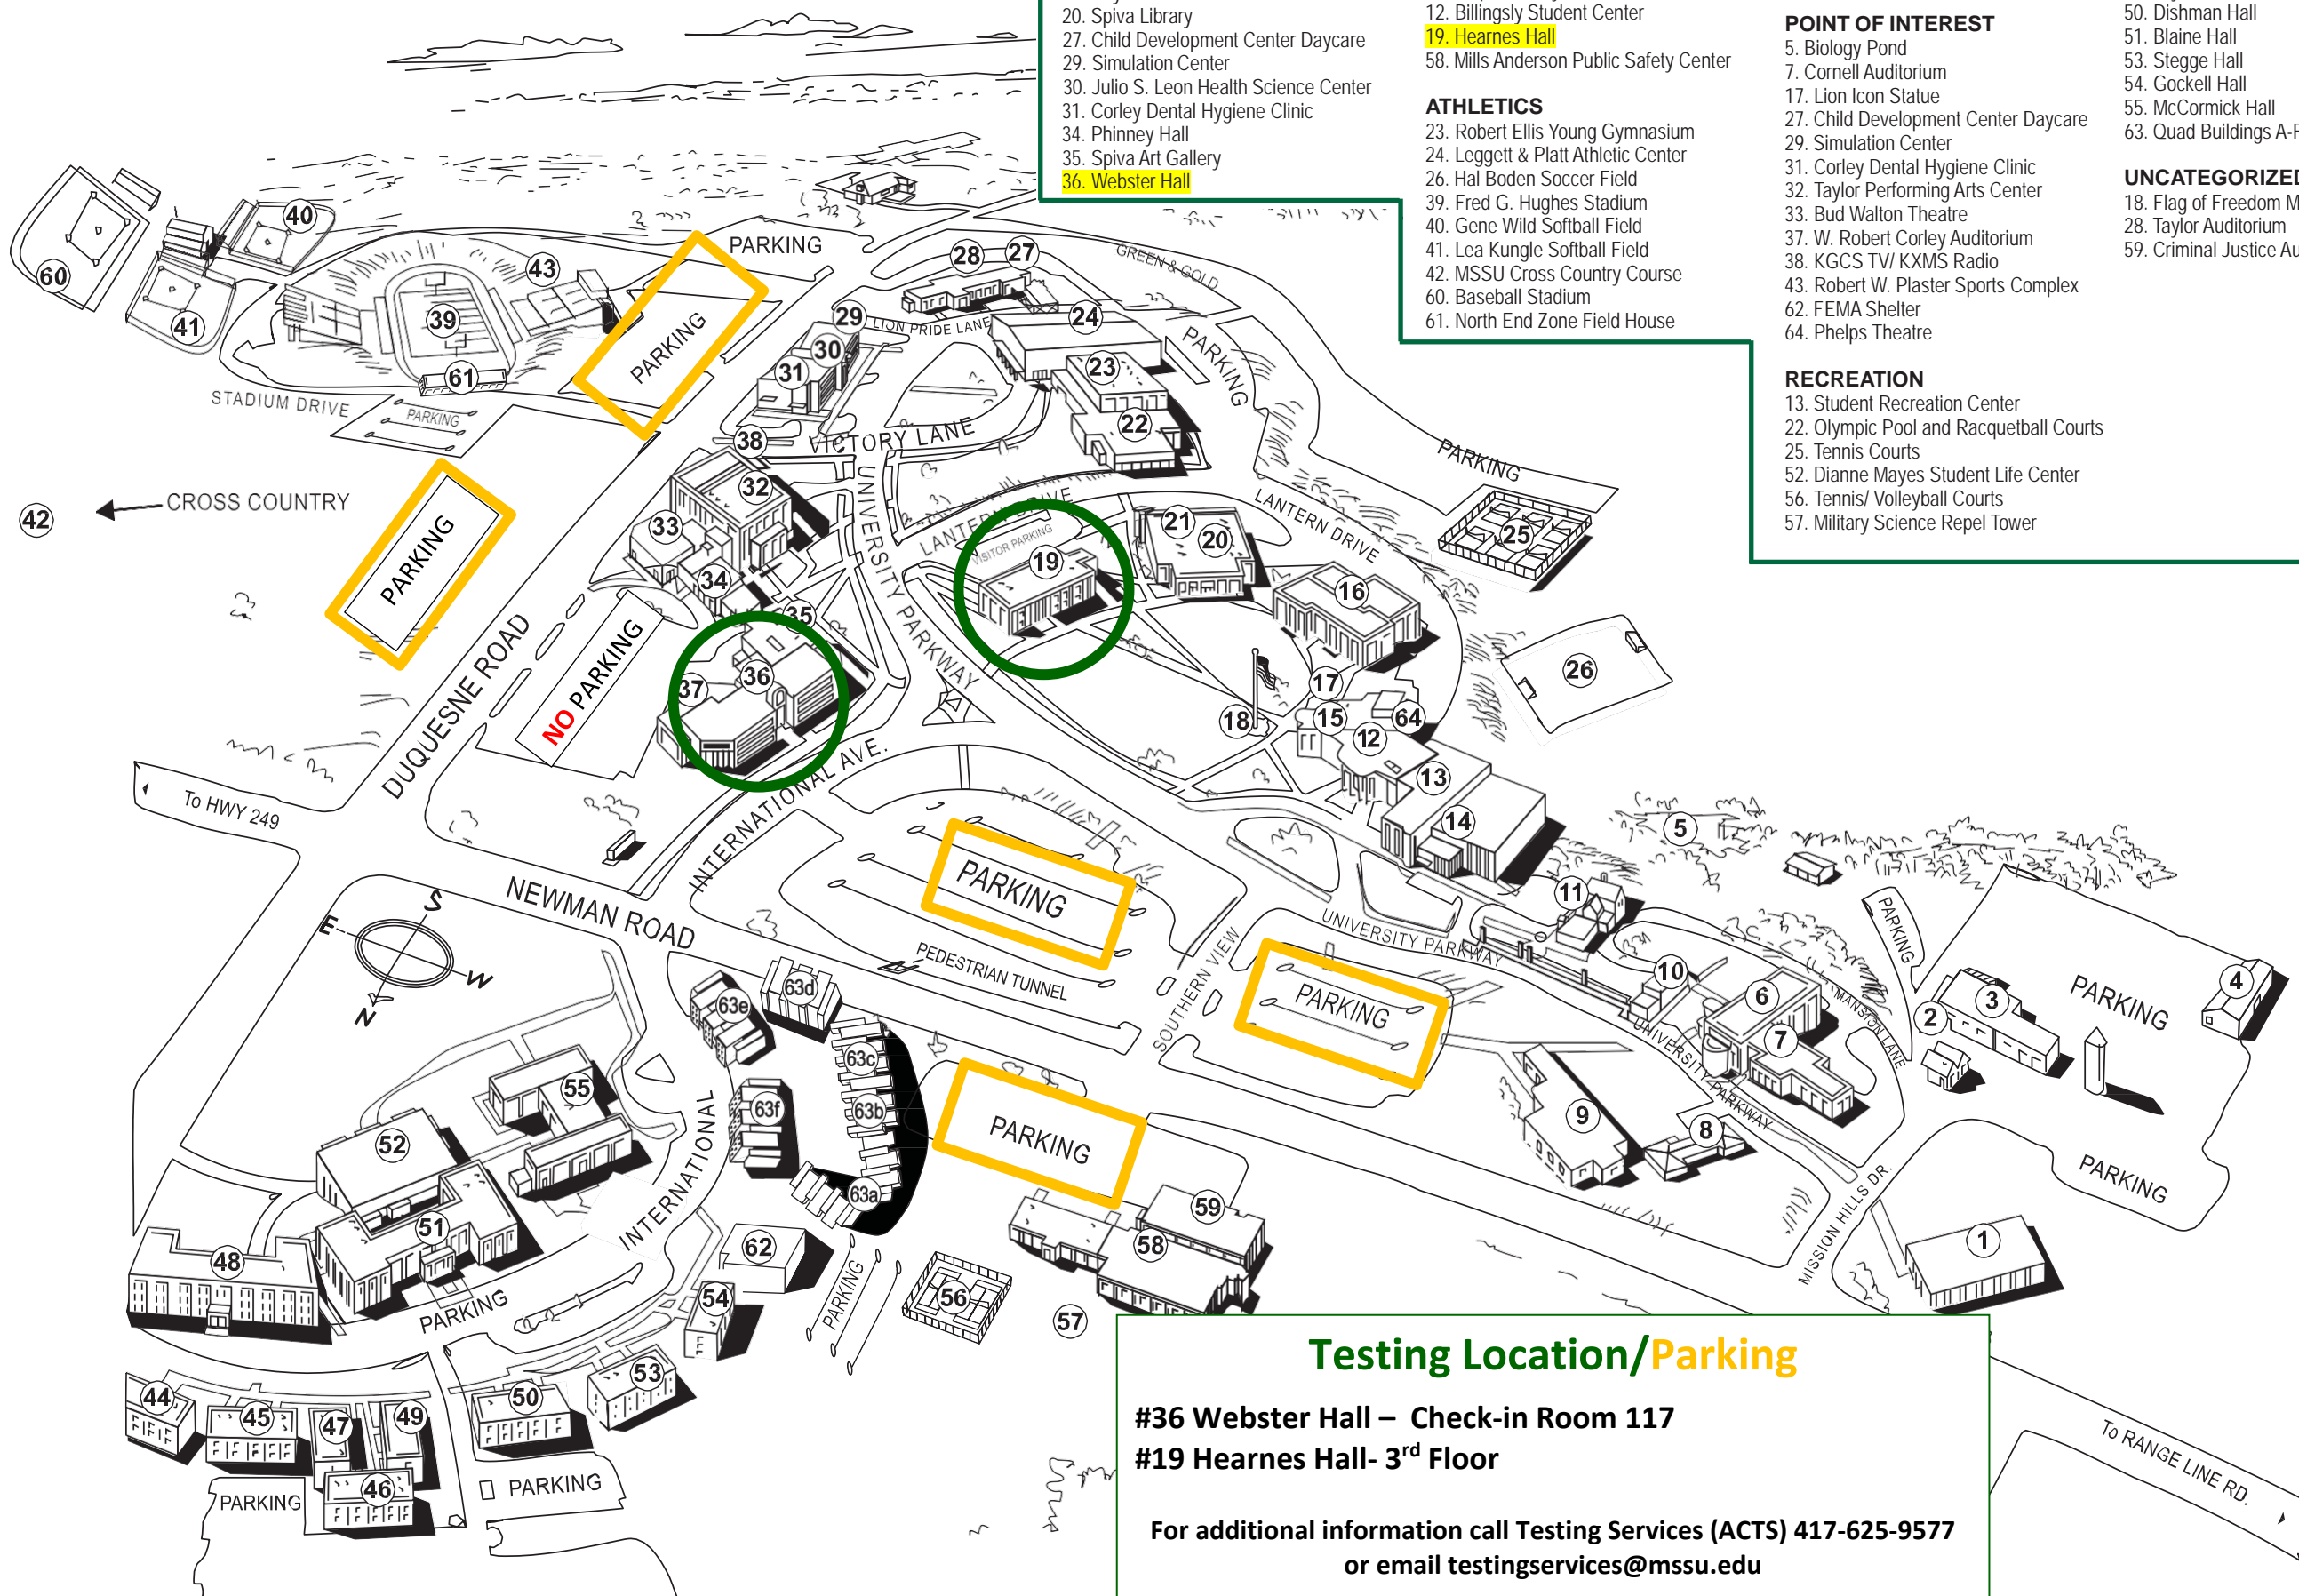

ADMINISTRATION

2. University Police
3. Physical Plant
4. Custodial Warehouse/ Fire Safety & Environmental Health Office
10. Mansion Annex
11. Ralph L. Gray Alumni Center
12. Billingsly Student Center
19. Hearnese Hall
58. Mills Anderson Public Safety Center

DINING

15. The Lion's Den
21. Coffee Shop
52. Dianne Mayes Student Life Center

HEALTH

14. Willcoxon Health Center

POINT OF INTEREST

5. Biology Pond
7. Cornell Auditorium
17. Lion Icon Statue
27. Child Development Center Daycare
29. Simulation Center
31. Corley Dental Hygiene Clinic
32. Taylor Performing Arts Center
33. Bud Walton Theatre
37. W. Robert Corley Auditorium
38. KGCS TV/ KXMS Radio
43. Robert W. Plaster Sports Complex
62. FEMA Shelter
64. Phelps Theatre

RESIDENCE HALLS

44. Mitchell Hall
45. Maupin Hall
46. Stone Hall
47. Headlee Hall
48. East Hall
49. Dryer Hall
50. Dishman Hall
51. Blaine Hall
53. Stegge Hall
54. Gockell Hall
55. McCormick Hall
63. Quad Buildings A-F

UNCATEGORIZED

18. Flag of Freedom Memorial
28. Taylor Auditorium
59. Criminal Justice Auditorium

RECREATION

13. Student Recreation Center
22. Olympic Pool and Racquetball Courts
25. Tennis Courts
52. Dianne Mayes Student Life Center
56. Tennis/ Volleyball Courts
57. Military Science Repel Tower