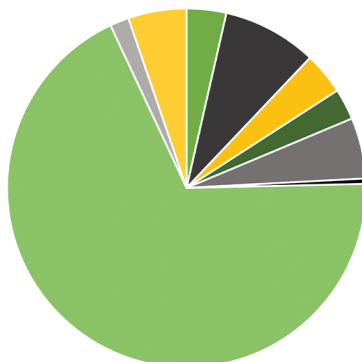

DIVERSITY BREAKDOWN

American Indian or Alaska Native	155
Asian	115
Black or African American	224
Hispanic or Latino	348
Native Hawaiian or Other Pacific Islander	20
White	2,797
U.S. Nonresident	146
Two or More Races	70
Race/Ethnicity Unknown	215
TOTAL	4,090