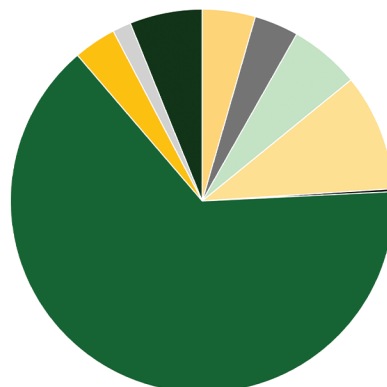

Nursing &  
Pre-Nursing

**169**

Health Services/  
Allied Health/  
Health Science

**34%**

First-Generation Undergraduate Students

## DIVERSITY BREAKDOWN

American Indian or Alaska Native	189
Asian	158
Black or African American	251
Hispanic or Latino	417
Native Hawaiian or Other Pacific Islander	10
White	2,730
U.S. Nonresident	152
Two or More Races	66
Race/Ethnicity Unknown	259
<b>TOTAL</b>	<b>4,232</b>