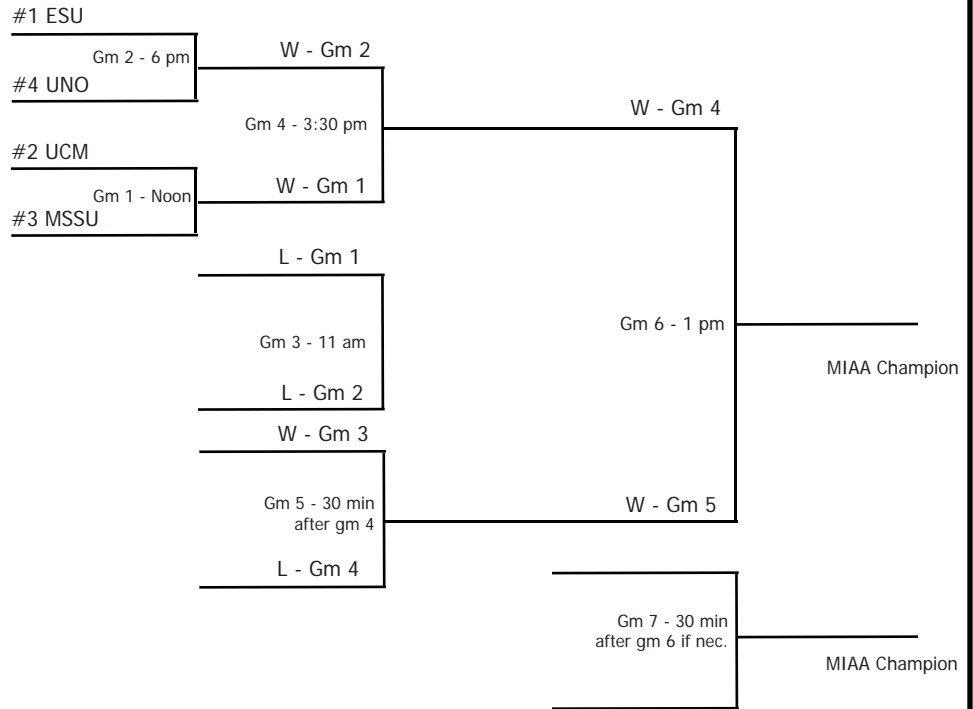

Location: Kansas City, Kan - CommunityAmerica Ballpark (5,500)

2009 Schedule and Results 34-18, 24-10 MIAA

DATE	OPPONENT	TIME/RESULT
Feb. 10	Northeastern State	L, 8-3; W, 11-7
Feb. 13	St. Cloud State	W, 14-13
Feb. 14	St. Cloud State	L, 4-1; W, 8-7
Feb. 15	St. Cloud State	L, 6-1
Feb. 17	@ Cameron	L, 18-8 (8 Inn.)
Feb. 22	Minnesota-Duluth	W, 11-6; W 16-6
Feb. 23	Minnesota-Duluth	W, 8-2; L, 7-4
Feb. 24	@ Central Oklahoma	L, 6-5
Mar. 1	Missouri Western*	Cancelled
Mar. 2	Missouri Western*	W, 15-4; W, 4-2
Mar. 6	Truman*	W, 7-1
Mar. 7	Truman*	W, 7-6(9); W, 12-6
Mar. 8	Truman*	W, 10-0 (8)
Mar. 14	@ Nebraska-Omaha*	L, 5-3; L, 6-2
Mar. 15	@ Nebraska-Omaha*	L, 6-0; L, 6-3
Mar. 17	@ Missouri S&T	W, 14-12 (10)
Mar. 20	Fort Hays*	L, 5-4
Mar. 21	Fort Hays*	W, 4-3; W, 7-4
Mar. 22	Fort Hays*	W, 6-4
Mar. 25	@ Drury	W, 14-7
Mar. 29	@ Central Missouri*	Cancelled
Mar. 30	@ Central Missouri*	L, 2-0; W, 4-0
April 3	@ Washburn*	L, 5-2; W, 4-1
April 4	@ Washburn*	W, 10-1; W, 6-1
April 7	@ Southwest Baptist*	W, 9-5; W, 22-8
April 10	@ Pittsburg State*	W, 16-0; W, 12-3
April 11	Pittsburg State*	L, 4-1; W, 5-1
April 15	Missouri S&T	W, 11-2
April 17	Northwest Missouri*	W, 20-12
April 18	Northwest Missouri*	L, 4-3 (8);
April 19	Northwest Missouri*	Cancelled
April 21	Central Oklahoma	W, 11-6
April 24	#3 Emporia State*	W, 11-4
April 25	#3 Emporia State*	L, 5-3 (8); W, 12-11
April 26	#3 Emporia State*	W, 11-7
April 28	Southwest Baptist*	W, 1-0; W, 9-0
May 2	@ Rockhurst	Cancelled
May 3	@ Rockhurst	L, 4-3 (8); L, 9-6
May 8	vs. Central Missouri^	Noon
May 14-17	@ NCAA South Central Regional	TBA
May 23-30	@ NCAA Division II Championships	TBA

x = Clinched berth in MIAA Tournament

2009 MIAA Baseball Tournament
May 8-10, Kansas City, Kansas
CommunityAmerica Ballpark

Friday, May 8 Saturday, May 9 Sunday, May 10

ABCA/Collegiate Baseball Newspaper
Division II Poll
May 4, 2009