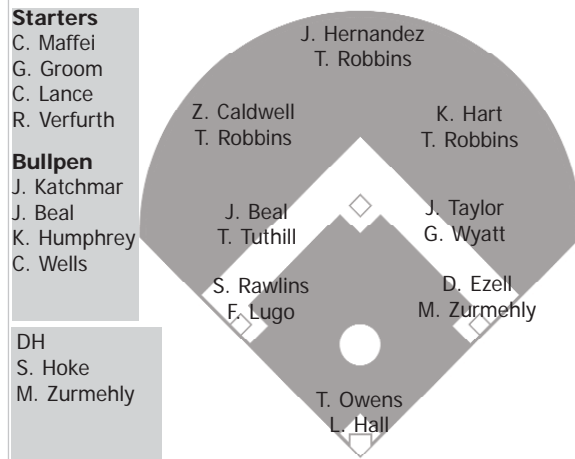

WHEN THE LIONS TAKE THE FIELD